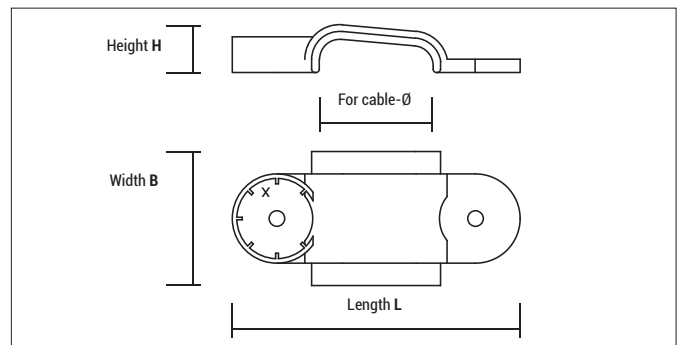

Nylon clip for flat cables

TPC & TPLC

Advantages

- Perfectly suited for fixing flat cables

Mounting

Approvals and certificates

TPC, TPLC

Type	Art-No	For cable-Ø [mm]	Length L [mm]	Width B [mm]	Height H [mm]	€/ 100 pcs	[pcs]	[pcs]
TPC 6x17	9TPC	6x15	44,0	22,0	7,5		100	900
TPLC 9x25	9TPLC	9x25	64,5	30,0	10,5		100	900

Compatible gas nailers can be found on page 247

Compatibility CELO gas nailer accessories

	 Zubehör	 <small>when combining approved accessories, XHA-nails (22-38 mm) and FORCE ONE(+)</small>	CELO gas nailers		Suitable for  concrete screw BTS4
			FORCE ONE+	FOX	
XHA		•	✓	✓	X
TKA			✓	✓	X
GASFONE			✓	X	X
GASA FOX			X	✓	X
ABT		•	✓	✓	X
UT		•	✓	✓	X
TPC/TPLC			✓	✓	X
NCC			✓	✓	X
WSC		•	✓	✓	X
WDC		•	✓	✓	X
TBB		•	✓	✓	X
NTBB			X	X	X
TBL		•	✓	✓	X
TBD			✓	✓	X
TBM			✓	✓	X
FP		•	✓	✓	X
FPD		•	✓	✓	X
CH-N			✓	✓	X
CHS		•	✓	✓	✓
PFT		•	✓	✓	✓
DFT		•	✓	✓	✓
ATR M6		•	✓	✓	X
ATR M8		•	✓	✓	X
ATV		•	✓	✓	X
ATVS 8		•	✓	✓	X
AAT		•	✓	✓	X
AW			✓	✓	X
AP			✓	✓	X
APK			✓	✓	X
TXS			✓	✓	X
CA			✓	✓	X